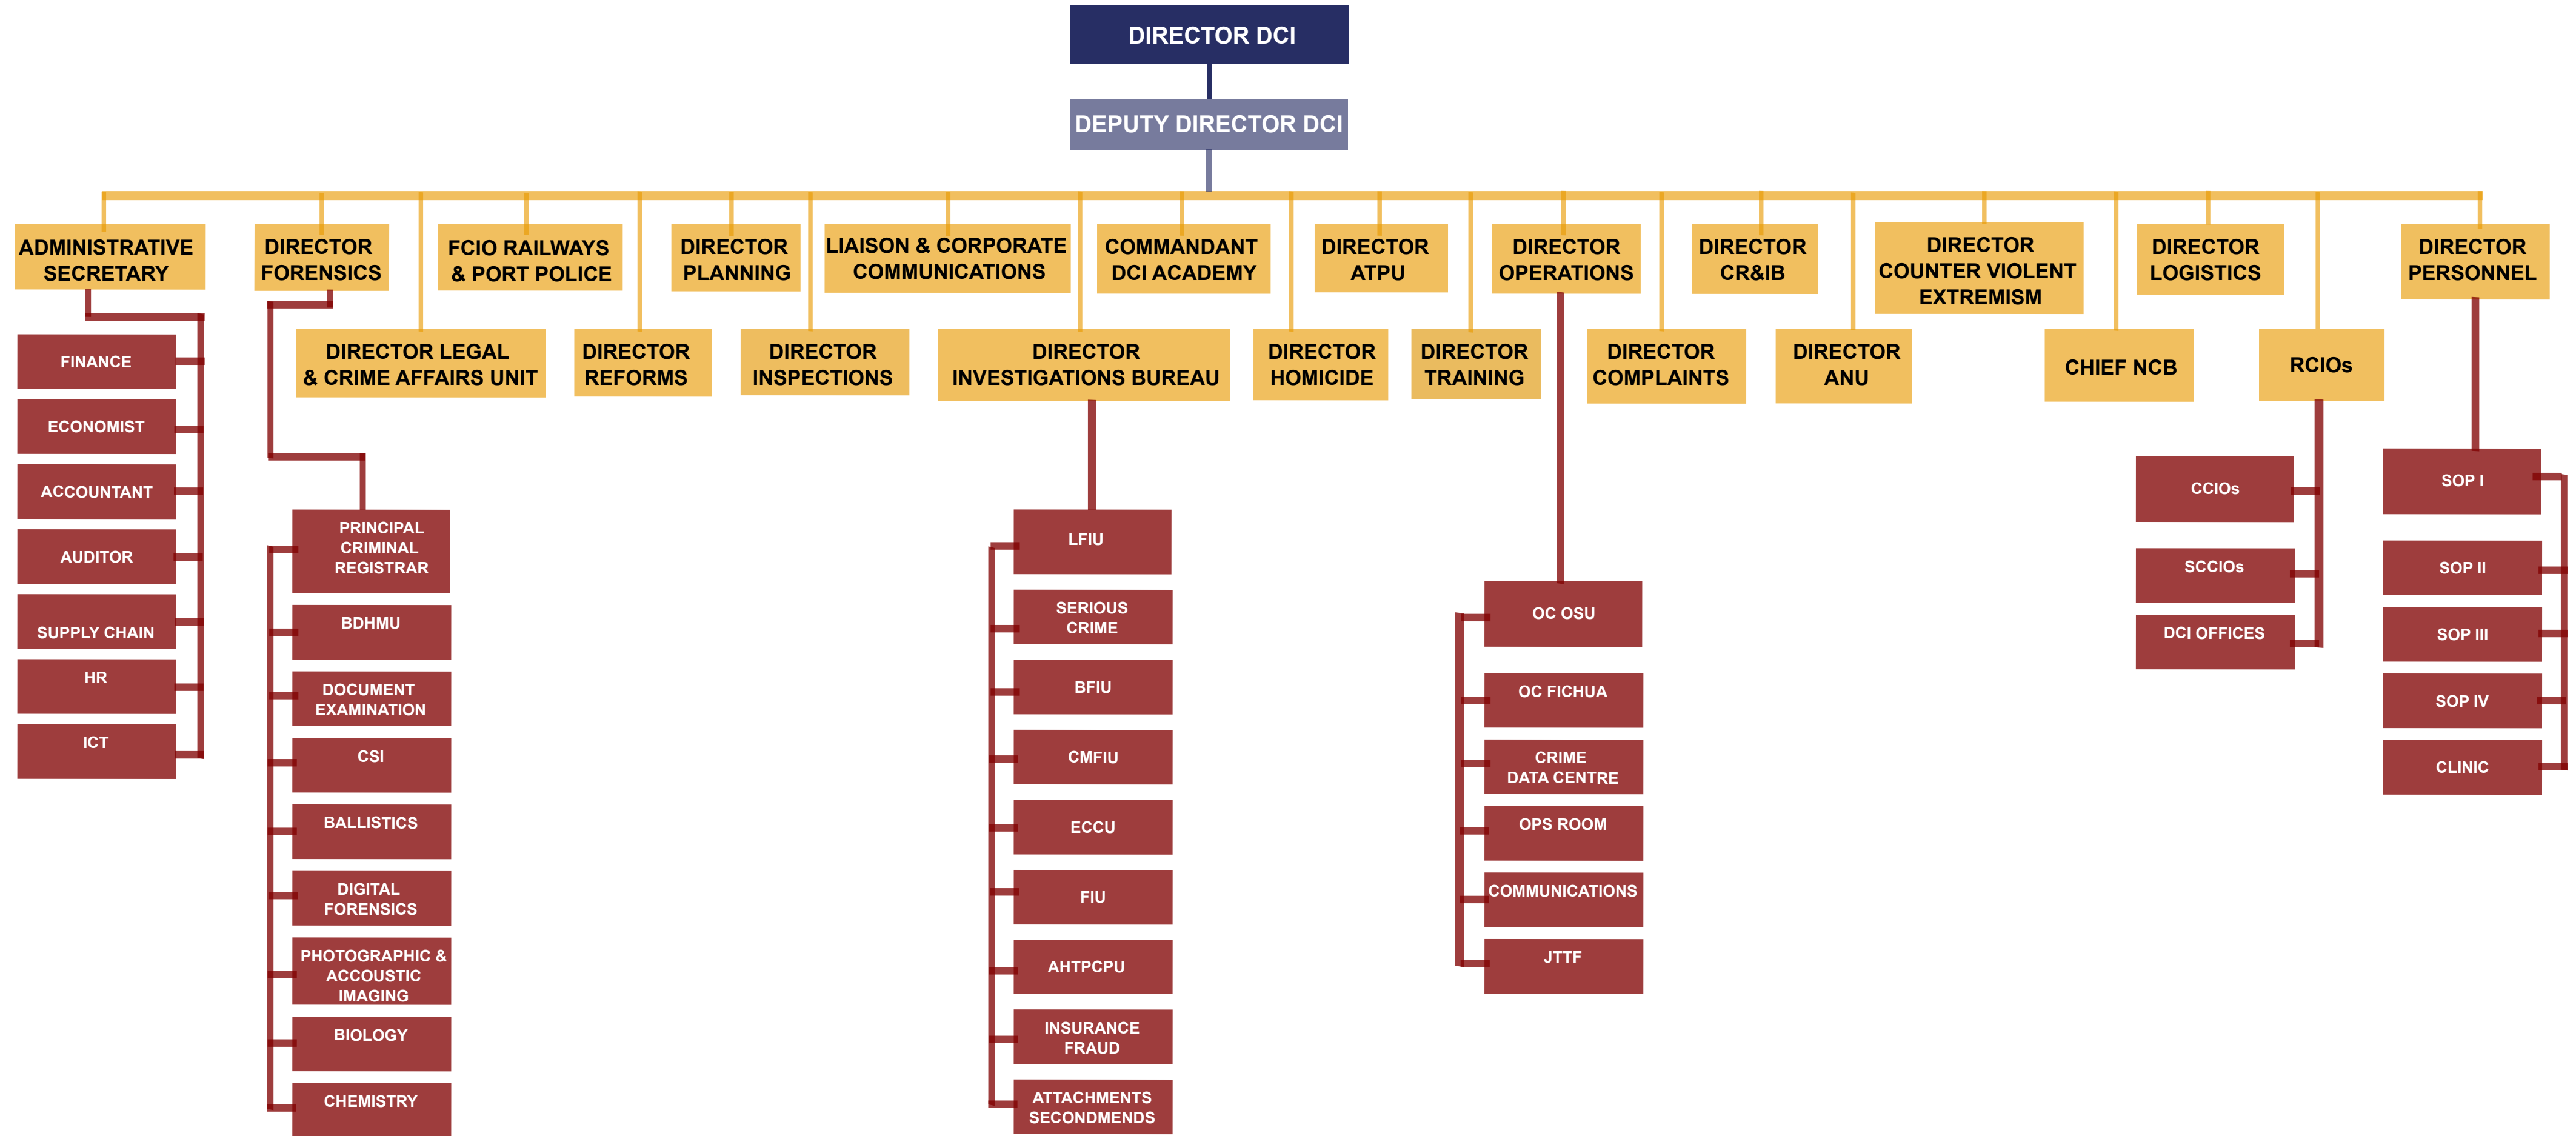

DIRECTORATE OF CRIMINAL INVESTIGATIONS

Organisational Structure

COLOUR KEY

DIRECTOR - DCI

D/DIRECTOR - DCI

DIRECTORS

SECTIONS